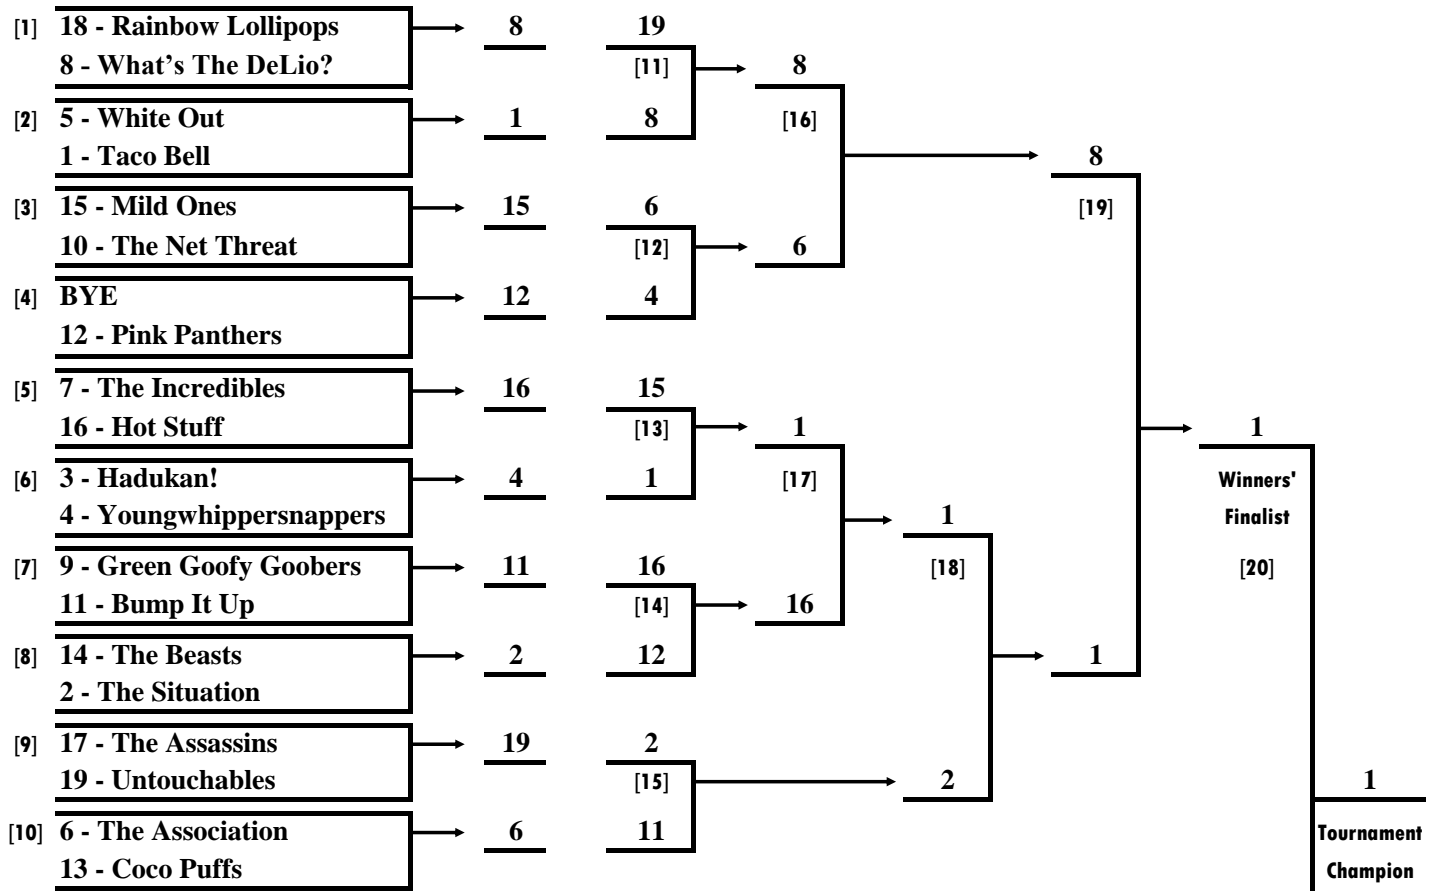

2010 WINNERS' BRACKET: (Teams will be re-seeded after the opening round)

2010 LOSERS' BRACKET: (Teams are placed here after one loss)