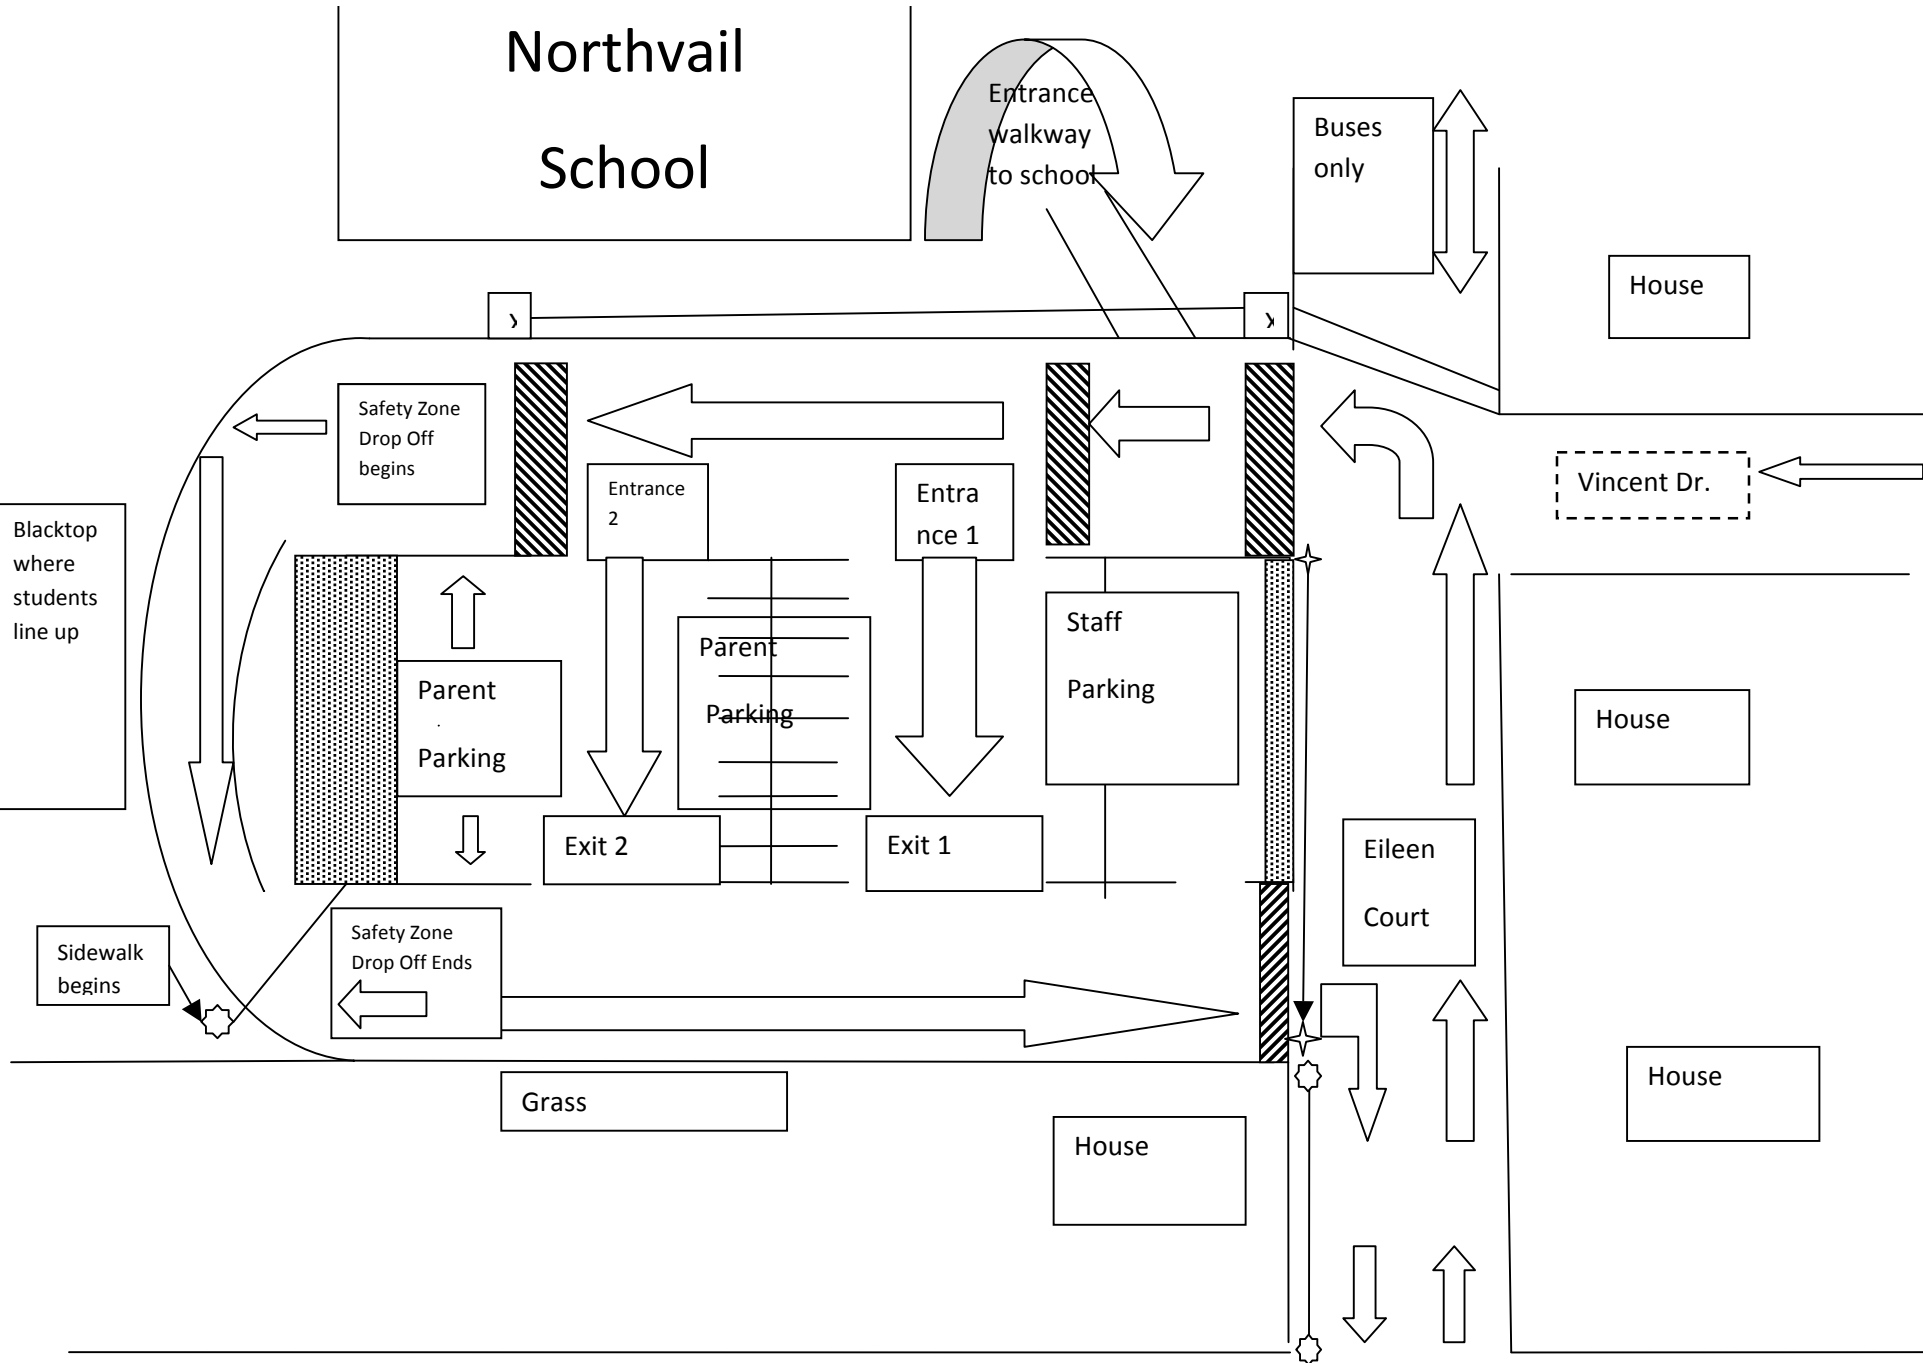

Northvail School

Safety Zone Drop Off begins

Entrance 2

Entrance 1

Parent Parking

Parent Parking

Staff Parking

Exit 2

Exit 1

Vincent Dr.

Eileen Court

House

House

Grass

House

Blacktop where students line up

Sidewalk begins

Safety Zone Drop Off Ends

Vail Road